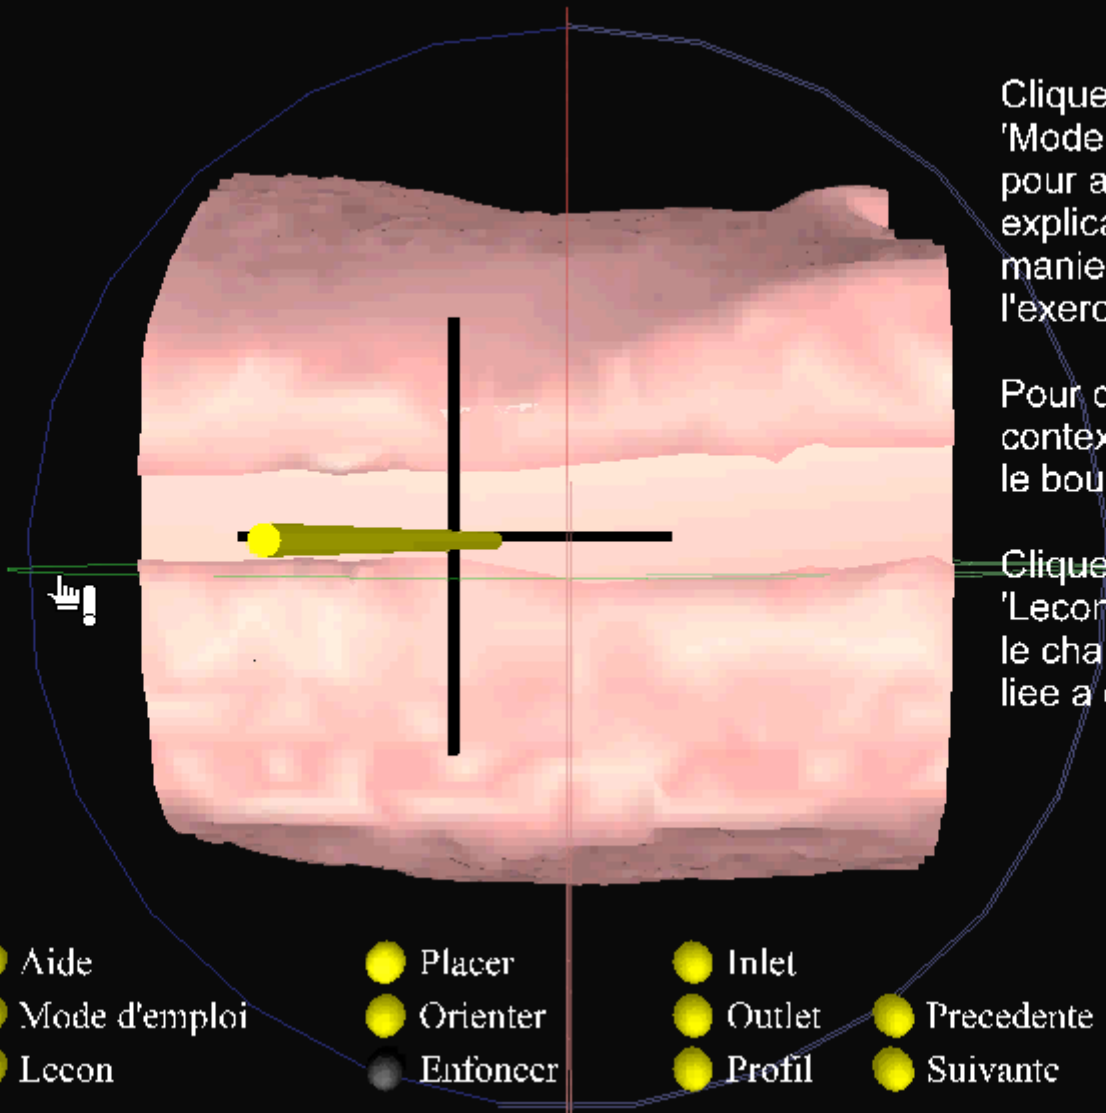

# Intra operative Fluoroscopy

**Lateral view**

**Routt**

# Learning curve

**68 implanted screws**

**Extra osseous trajectories**

**12 for 44 patients**

**10 in the 17 first patients**

**Training of the junior surgeons**

# Simulator

- **Interactive**
- **3D volume of the sacrum**
- **intra operative fluoroscopic tool**
- **links to declarative knowledges**
- **pedagogical return to the student**

[visang\exerci\\\_ExerciceVOEU.wrl](#)

# Conclusion

**Goal : reduce the learning curve**

**without excessive radiation exposure**

**without iatrogenic lesion of the nerves**

Cliquez sur le bouton 'Mode d'emploi' pour avoir des explications sur la maniere de faire l'exercice